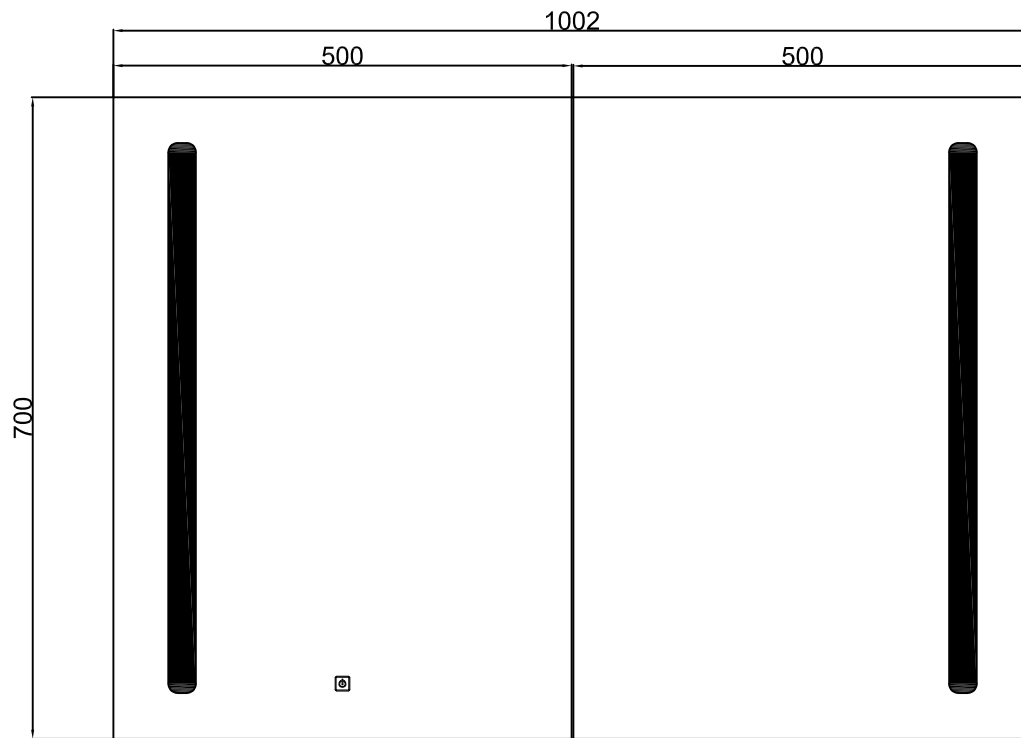

NGA201

802*700

No outlet hole on the back, cabinet stick a wall

NGA201

902*700

No outlet hole on the back, cabinet stick a wall

NGA201

1002*700