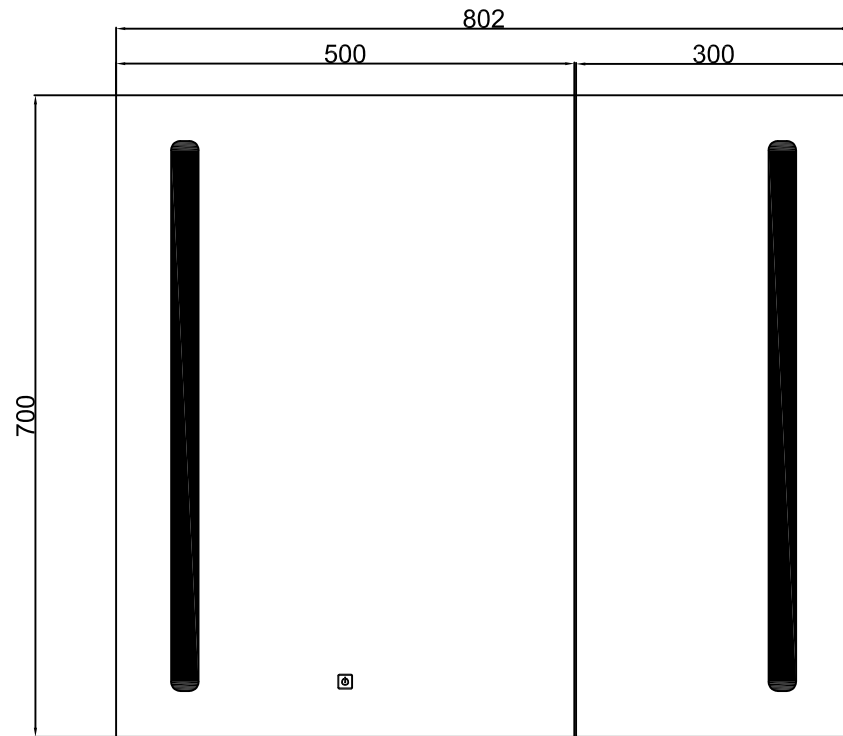

NGA201

802*700

No outlet hole on the back, cabinet stick a wall

NGA201

902*700

No outlet hole on the back, cabinet stick a wall

NGA201

1002*700