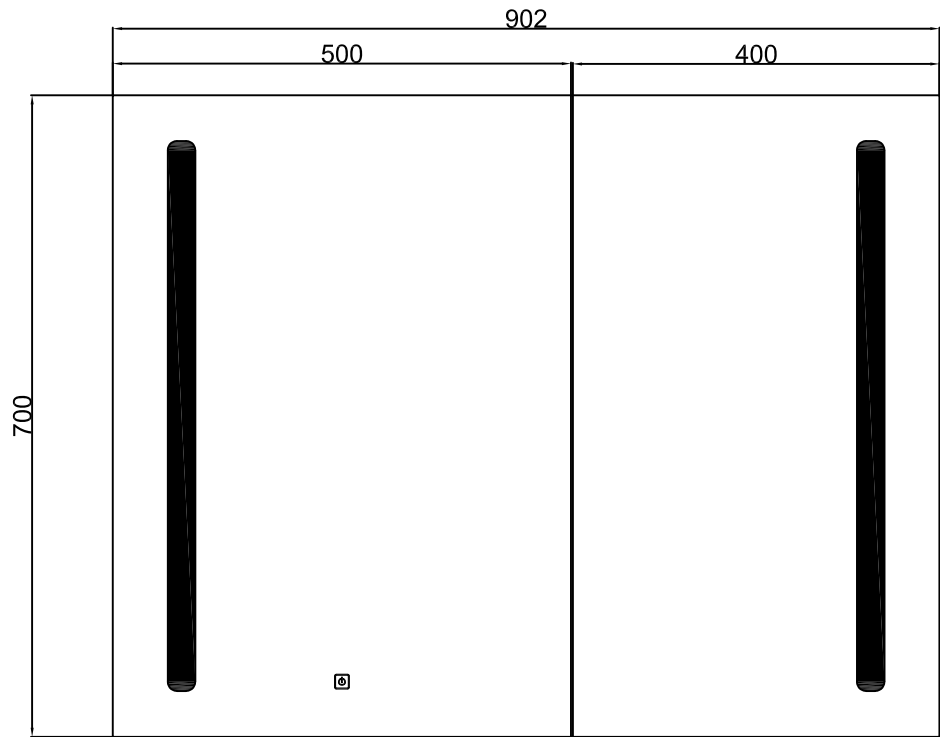

NGA201

802*700

No outlet hole on the back, cabinet stick a wall

NGA201

902*700

No outlet hole on the back, cabinet stick a wall

NGA201

1002*700